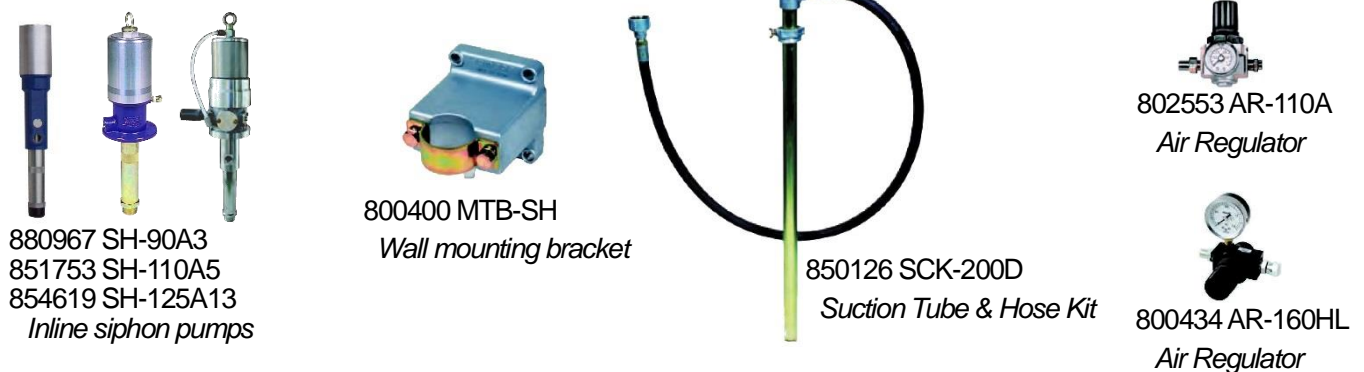

Yamada Bulletin

No. 2015-02

DISCONTINUE OF KP SERIES WALL MOUNTED PUMP UNIT

Overview

Manufacturing of KP series wall mounted pump units and related items will be discontinued

Subjected Items

Alternatives

Alternative items are available continuously