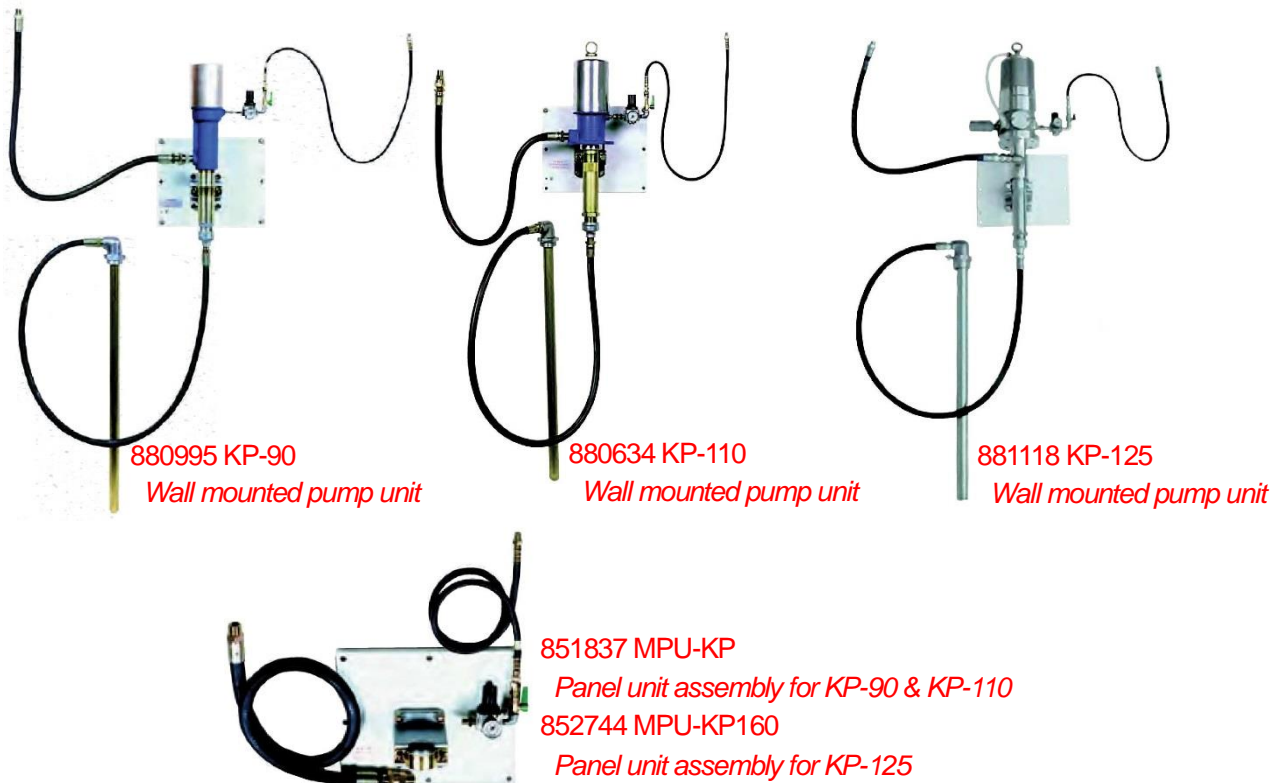

Yamada Bulletin

No. 2015-02

DISCONTINUE OF KP SERIES WALL MOUNTED PUMP UNIT

Overview

Manufacturing of KP series wall mounted pump units and related items will be discontinued

Subjected Items

Alternatives

Alternative items are available continuously